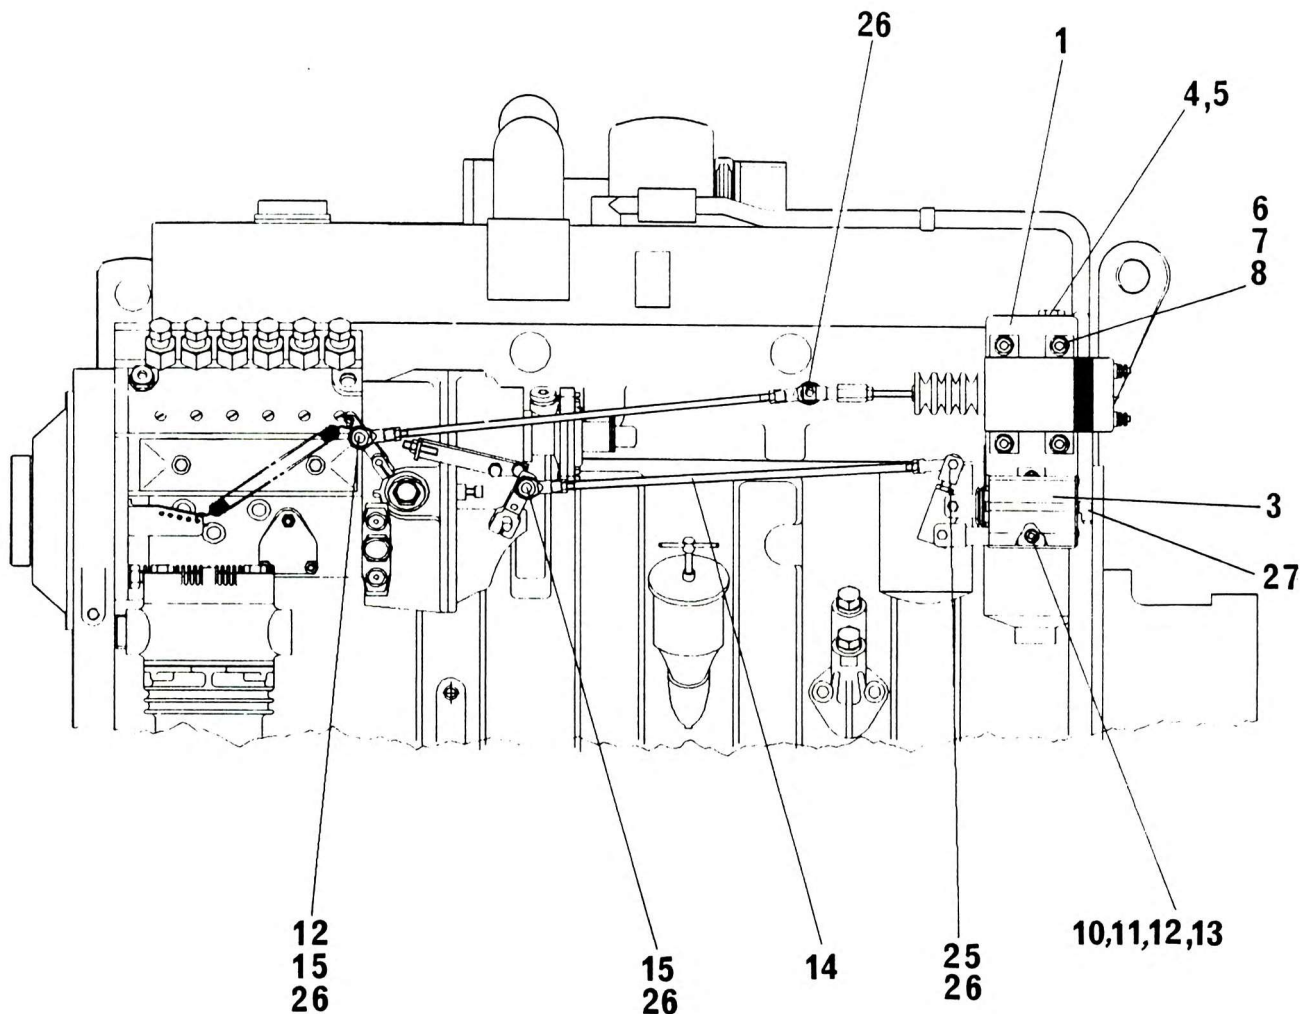

THROTTLE INSTALL

NO.	PART NO.	QTY.	DESCRIPTION	NO.	PART NO.	QTY.	DESCRIPTION
1	6-184-991362	1	Bracket - Engine Throttle	+ See further breakdown in this group			
3	+ 7-372-990226	1	Slave Cylinder				
4	7045406	1	Screw M12 x 20 Long				
5	7067216	1	Spring Washer M12				
6	7045203	4	Screw M8 x 20 Long				
7	7066537	4	Washer Plain M8				
8	7067215	4	Washer Spring M8				
10	7045102	2	Screw M6 x 20 Long				
11	7066536	2	Washer Plain M6				
12	7067214	2	Washr Spring M6				
13	7069102	2	Nut M6				
14	6-768-990146	1	Throttle Link Rod				
15	7-768-990043	1	Rod End				
25	7069103	1	Nut Nyloc M6				
26	7069106	1	Locknut M6				
27	7-443-991109	1	Elbow Adaptor 1/4" x 1/8"				

6-898-990039
Issue No. 04